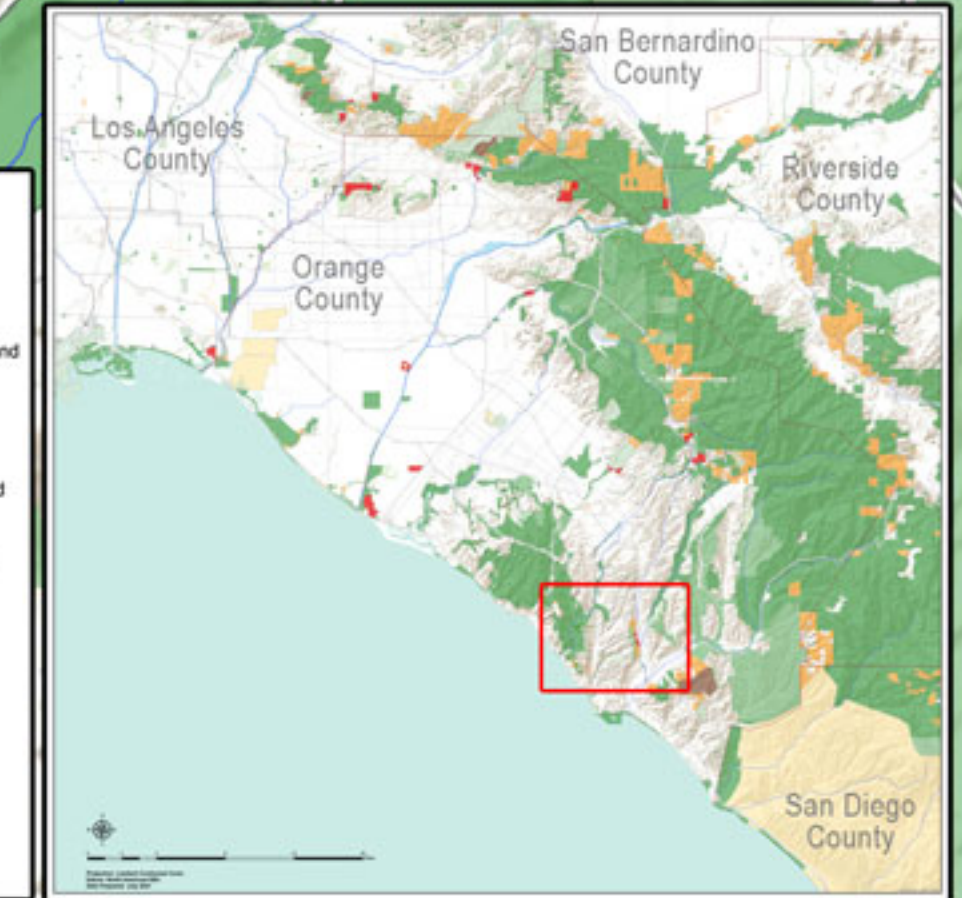

# Coastal (Southern Central)

Map 3 of 18

Laguna Coast Wilderness Park

Aliso & Wood Canyons Wilderness Park

Salt Corridor Regional Park

Pacific Ocean

1.9 Miles

Projection: Lambert Conformal Conic  
Datum: North American 1983  
Last Updated: July 2021

### PROPERTY LEGEND

#	Assessor's Number	Acreage
1	OC 641-151-04	18
2	OC 658-011-41, 42, 43 & 44	57
3	OC 637-082-64	51
4	OC 637-082-68	16
5	OC 637-082-65, 25	14
6	OC 637-082-71	60
7	OC 637-082-14	27
8	OC 121-050-12, 23	44
9	OC 121-050-16	17
10	OC 121-070-57, 67 & 68	66
11	OC 121-070-66	74

OC = Orange County