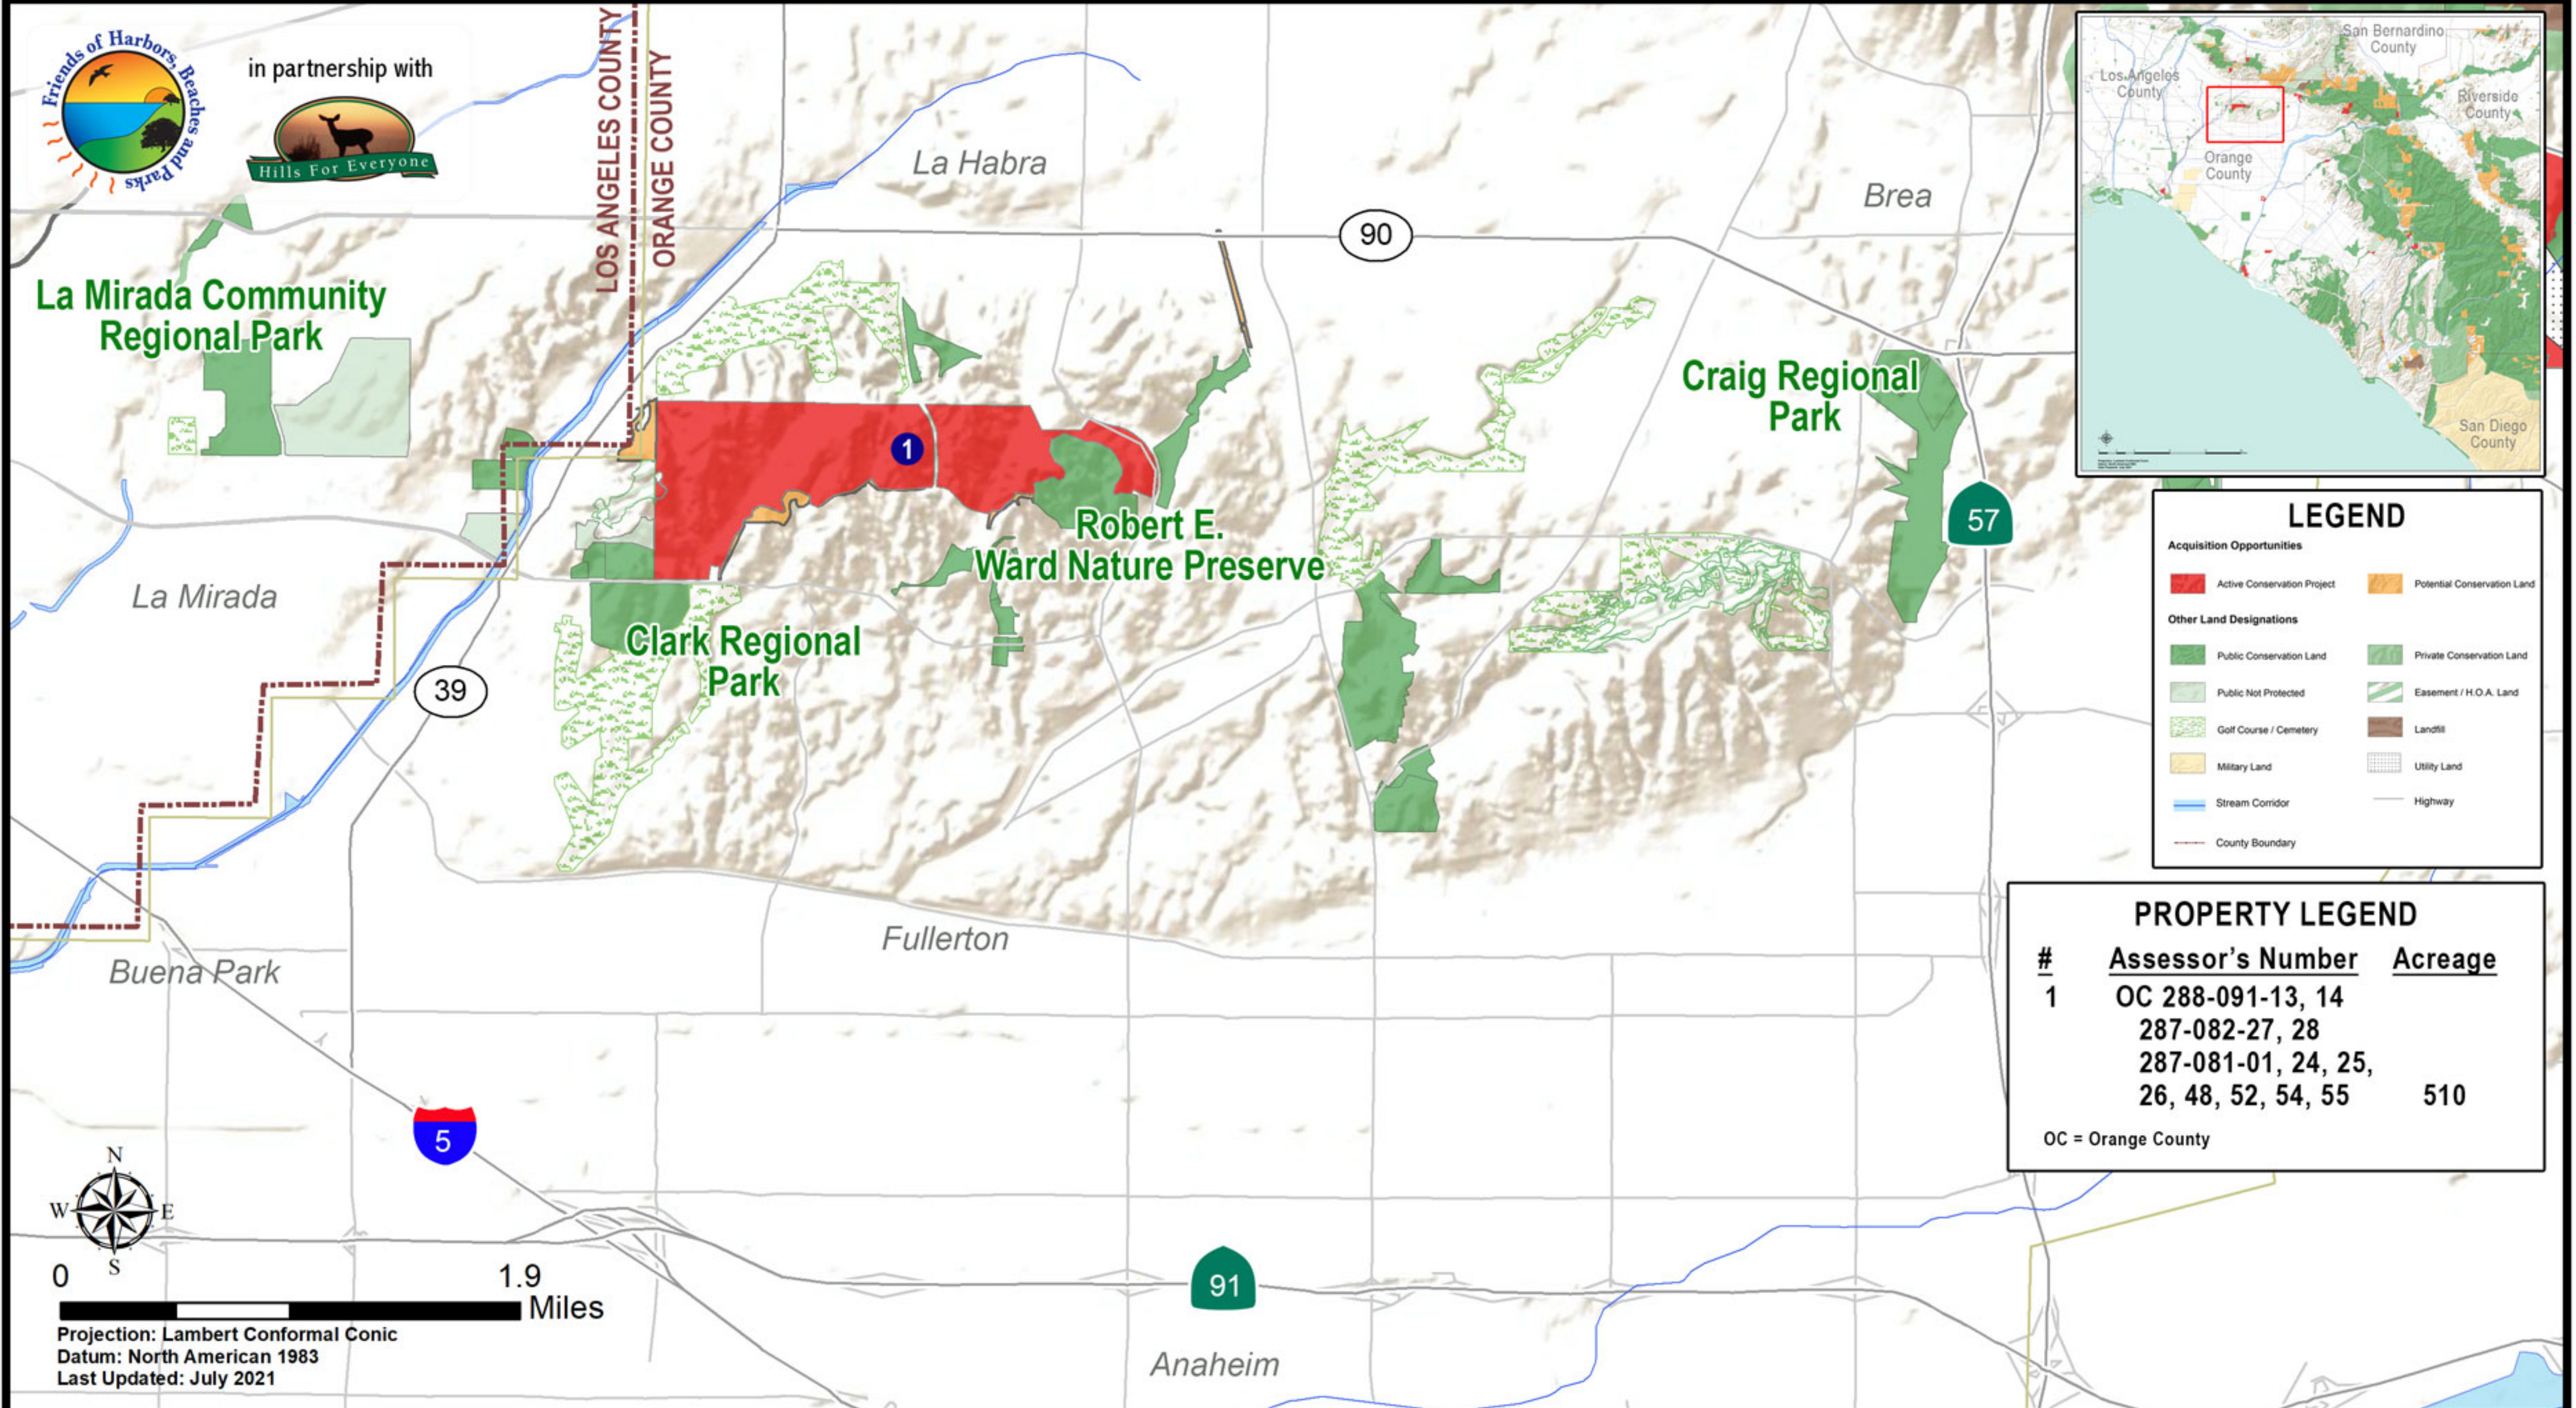

ORANGE COUNTY Green Vision Map

Urban (North)

Map 5 of 18

LEGEND

Acquisition Opportunities	
■	Active Conservation Project
■	Potential Conservation Land

Other Land Designations	
■	Public Conservation Land
■	Public Not Protected
■	Golf Course / Cemetery
■	Military Land
—	Stream Corridor
—	County Boundary
■	Private Conservation Land
■	Easement / H.O.A. Land
■	Landfill
■	Utility Land
—	Highway

PROPERTY LEGEND

#	Assessor's Number	Acreage
1	OC 288-091-13, 14 287-082-27, 28 287-081-01, 24, 25, 26, 48, 52, 54, 55	510

OC = Orange County

0 1.9 Miles

Projection: Lambert Conformal Conic
Datum: North American 1983
Last Updated: July 2021